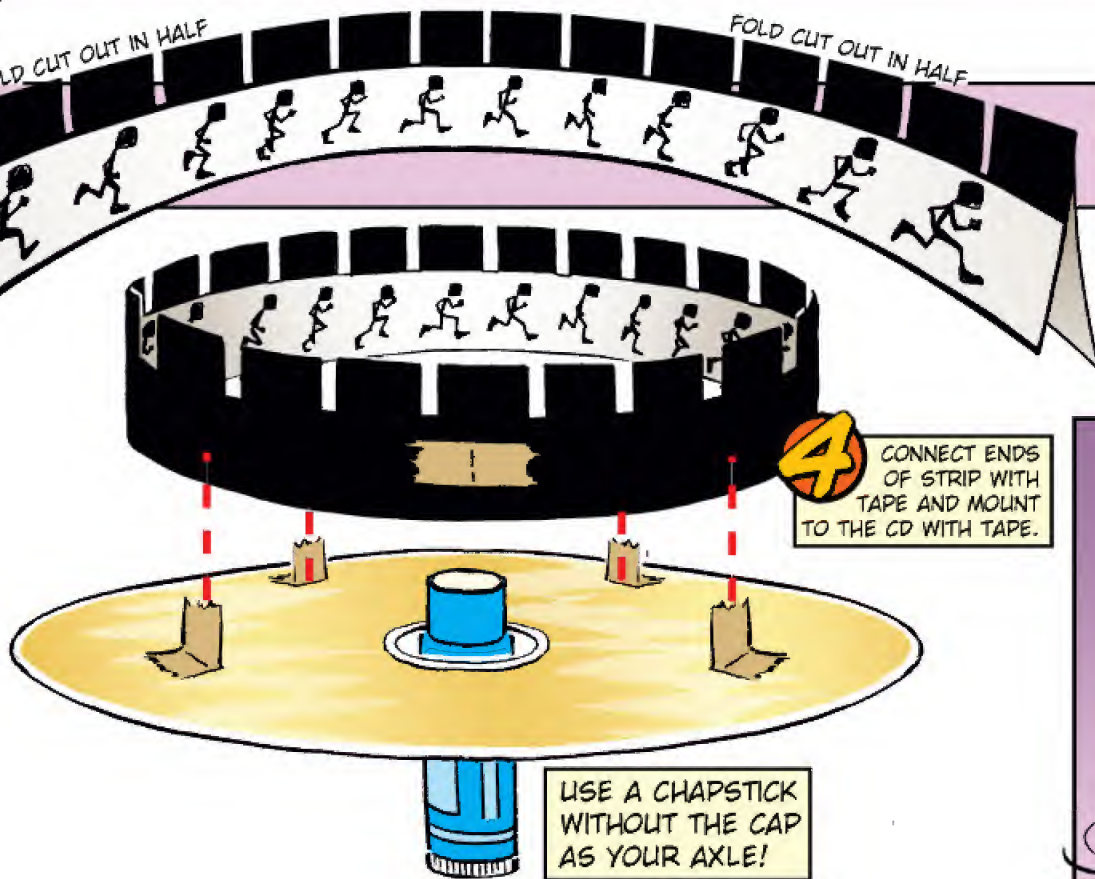

CUT OUT ALONG DOTTED LINE

1

2

FOLD CUT OUT IN HALF

FOLD CUT OUT IN HALF

3

CUT OUT STRIPS ALONG DOTTED LINES.

4

CONNECT ENDS OF STRIP WITH TAPE AND MOUNT TO THE CD WITH TAPE.

USE A CHAPSTICK WITHOUT THE CAP AS YOUR AXLE!

WHEN COMPLETE HOLD THE CHAPSTICK AND SPIN THE CD TO THE RIGHT!

THAT'S REALLY MOVING, SIS!